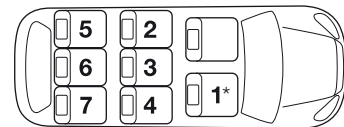

GENERAL INFORMATION

The CONCORD TRANSFORMER with CONCORD TWINFIX system has been certified for “semi-universal” use and is suitable for installation on seats of specified vehicles. The following pages contain an overview of vehicles and car seats compatible with the CONCORD TWINFIX system.

The overview relates to the current list of vehicles at the time it was produced. For a continuously updated version, please visit www.concord.de.

Should your vehicle not be listed here, please ensure that the CONCORD TRANSFORMER can be properly mounted in your car/ on the desired seat before you purchase the child seat!

Read the user manual provided by the manufacturer of your vehicle and the mounting and security notices contained in this user manual for the CONCORD TRANSFORMER.

CAUTION!

Please read instructions regarding the use of child safety restraints contained in the user manual for your vehicle.

The CONCORD TRANSFORMER can be secured to the vehicle’s ISOFIX points. TWINFIX is an additional fitting system for securing the CONCORD TRANSFORMER and is not suitable for securing a child.

Legend:

since seat check! Starting from the year of manufacture approved seats

Before you purchase, please check that the vehicle is equipped with ISOFIX anchoring points.

* Passenger seat