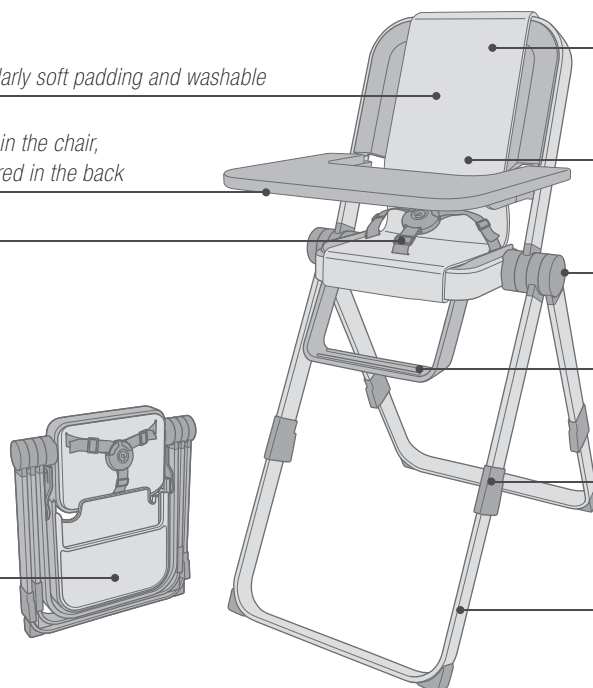

Robust aluminium tubes

+ Easily removable tray (not shown)

Can be quickly and easily attached to any chair

Easy to fold up and therefore easy to transport, extremely small dimensions when folded: L 48 x W 31 x H 12 cm

## SPIN

Weight: 5.9 kg / Dimensions when open: 62 – 71 x 51 x 90 – 106 cm / Folding dimensions: 8 x 52 x 59 cm

High-quality cover, particularly soft padding and washable

Larger tray; integrated within the chair, removable and can be stored in the back

Integrated strap system

The most compact high chair in the world, dimensions when folded: L 8 x W 52 x H 59 cm

Extra-high backrest

More spacious seat and back made of easy-clean plastic

Central swivel joint makes it quick to fold and unfold