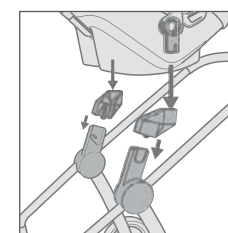

AIR.SAFE

Group: 0+ / Age: up to 18 months / Weight: up to 13 kg

The most lightweight baby carrier of its type, with Isofix attachment: weighs less than 3 kg, effortlessly carried and transferred from car to buggy

Innovative safety design: shell based on the bicycle helmet principle

Multifunctional button for easy carrying handle adjustment and TS release

TRAVEL SYSTEM adapter: easily, quickly and safely attached to the buggy

+ Includes sun canopy with UV 50+ protection, water-repellent and washable (not shown)

Simple headrest height adjustment, strap adjusts and adapts automatically

Soft, padded covers, easy to remove and wash

Including infant insert and removable pelvic support

3-point strap system for keeping the child secure

Central strap adjustment on bottom of seat out of reach of baby's feet – for enhanced comfort when lying down