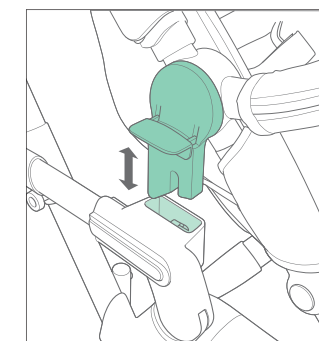

MOBILITY WITHOUT LIMITS

Buggies and travel system

THE CONCORD MOVING RANGE INCLUDES BUGGIES FOR EVERY LIFESTYLE. FROM THE EXTREMELY LIGHT AND MANOEUVRABLE CONCORD QUIX SMART BUGGY TO THE INCREDIBLY VERSATILE CONCORD WANDERER AND CONCORD NEO TRAVEL SYSTEM BUGGIES. EACH BUGGY COMES WITH A LARGE NUMBER OF PRACTICAL ACCESSORIES.

EASY TO SWITCH AND HIGHLY VERSATILE: THE TRAVEL SYSTEM

Thanks to the TRAVEL SYSTEM adapter, CONCORD WANDERER and CONCORD NEO buggies can easily use various TS components. They can be attached and detached with absolute ease in a single operation. Combined with the carrycot or baby carrier, the buggy can be used like a real pram right from day one. Even the baby car seat can be attached to the buggy quickly and easily. For parents this means greater freedom of movement – any time, any place.