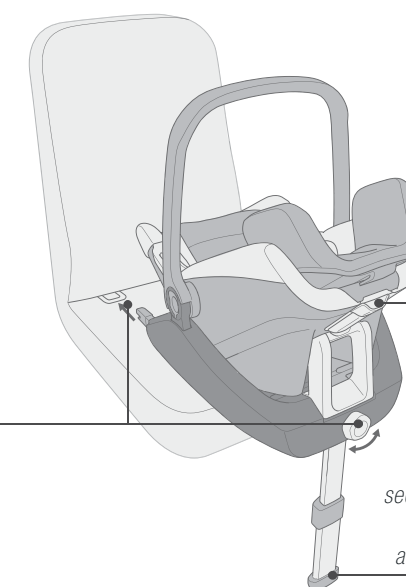

Adapter CLIP / AIR.SAFE: With the adapter CLIP / AIR.SAFE, the CONCORD AIR.SAFE baby car seat also fits all buggies with Maxi-Cosi fixing points

Isofix connectors can be extended and retracted comfortably from the front using a handwheel

Easy-operation strap clip

Optional accessories: Isofix-Base AIRFIX for simple, secure in-car installation of baby car seat, with footrest for additional footing in the vehicle