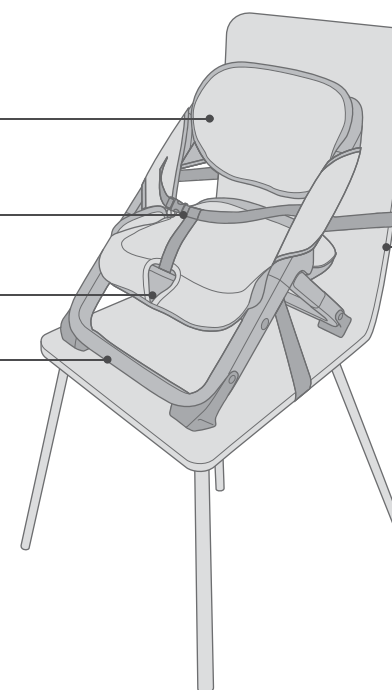

## LIMA

Weight: 2.3 kg / Dimensions when open: 45 x 31 x 37 cm / Folding dimensions: 48 x 31 x 12 cm

High-quality cover, particular soft padding and washable

Lap strap to keep the child safe

Seat made of crafted wood

Robust aluminium tubes

+ Easily removable tray (not shown)

Can be quickly and easily attached to any chair

Easy to fold up and therefore easy to transport, extremely small dimensions when folded: L 48 x W 31 x H 12 cm