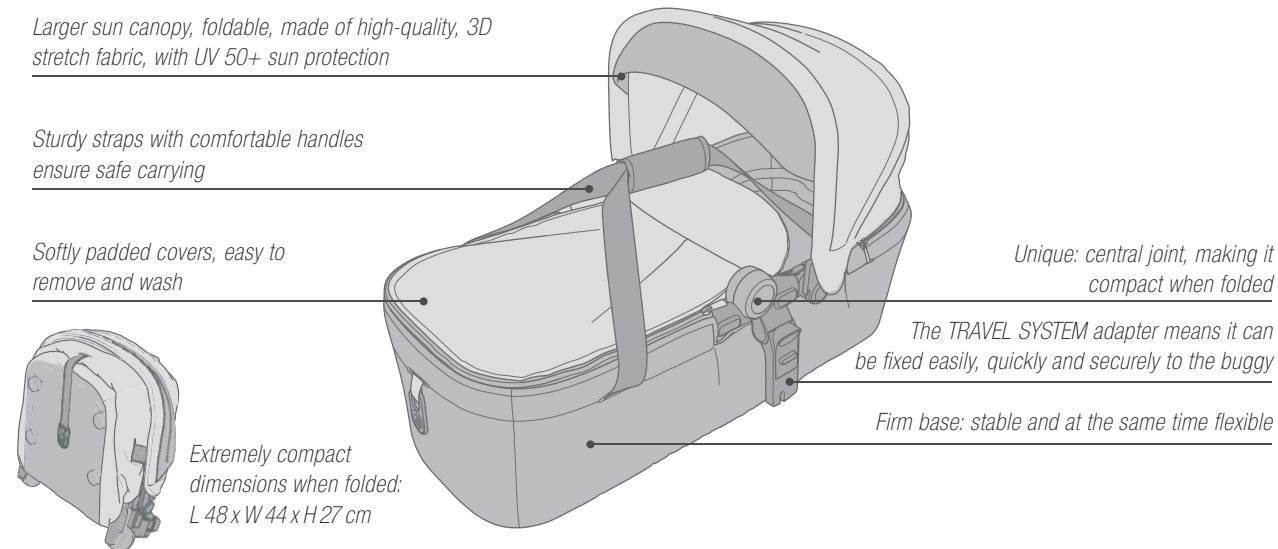

**QUIX**

Weight: 8 kg / Dimensions when open: 77 x 49 x 105 cm / Folding dimensions: 26 x 36 x 102 cm

Dimensions when folded: L 26 x W 36 x H 102 cm

**SCOUT**

Weight: 4,7 kg / Dimensions when open: 84 x 45 x 56 cm / Folding dimensions: 48 x 44 x 27 cm