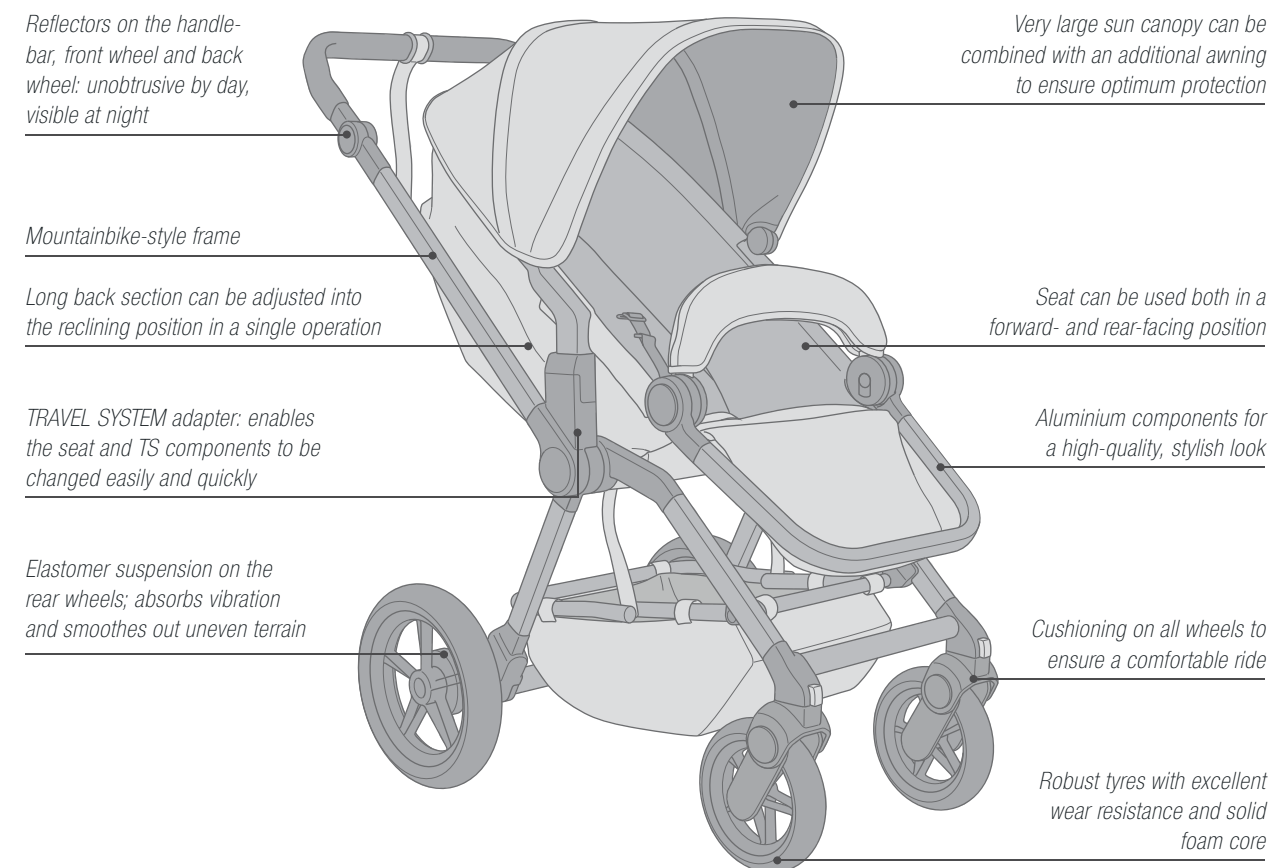

WANDERER

Weight: 13.5 kg / Dimensions when open: 104 x 60 x 107 cm / Folding dimensions: 69 x 50 x 39 cm

Buggy and seat can be folded up compactly, dimensions when folded: L 69 x W 50 x H 39 cm

+ Straightforward, practical operating concept (not shown)

+ Includes universal rain cover, which can also be used with SLEEPER 2.0, SCOUT or SNUG components (not shown)