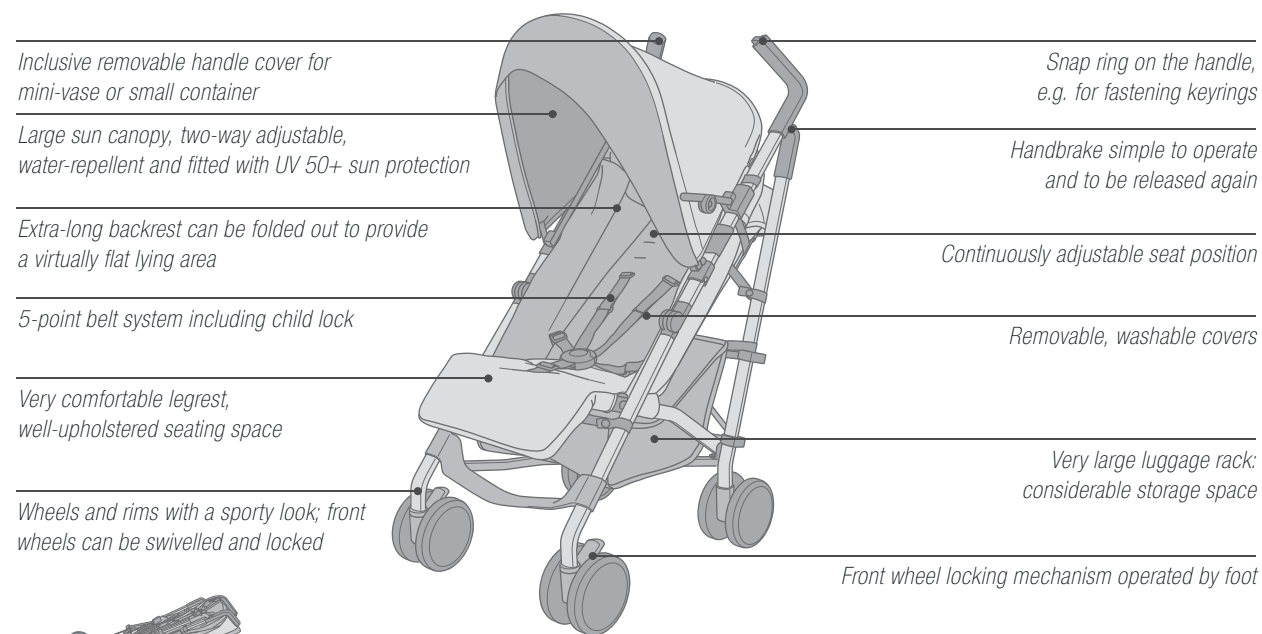

QUIX

Weight: 8 kg / Dimensions when open: 77 x 49 x 105 cm / Folding dimensions: 26 x 36 x 102 cm