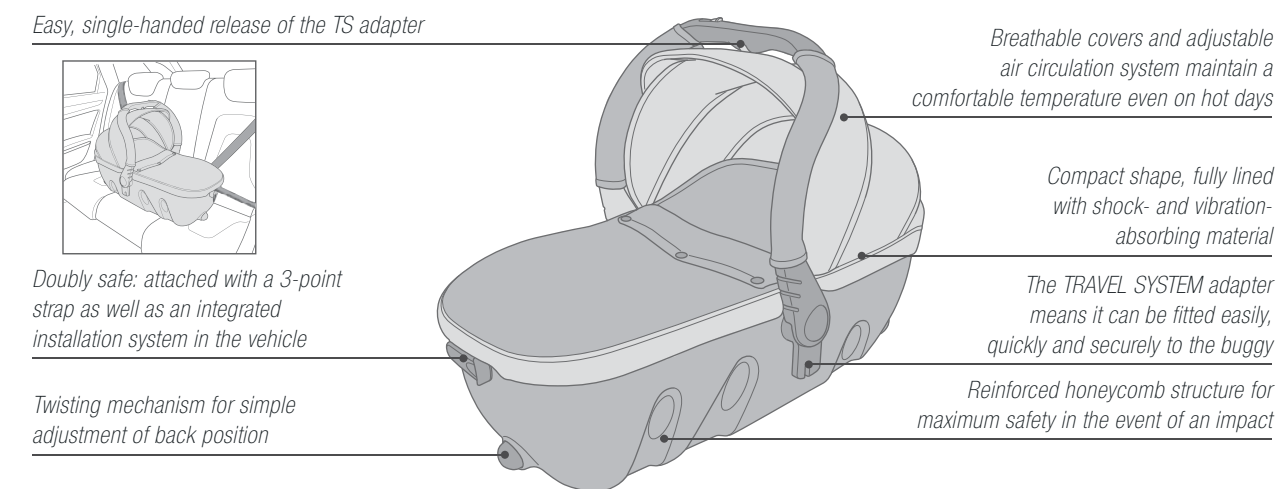

SLEEPER 2.0

Weight: 6,5 kg / Dimensions: 88 x 44 x 37 cm