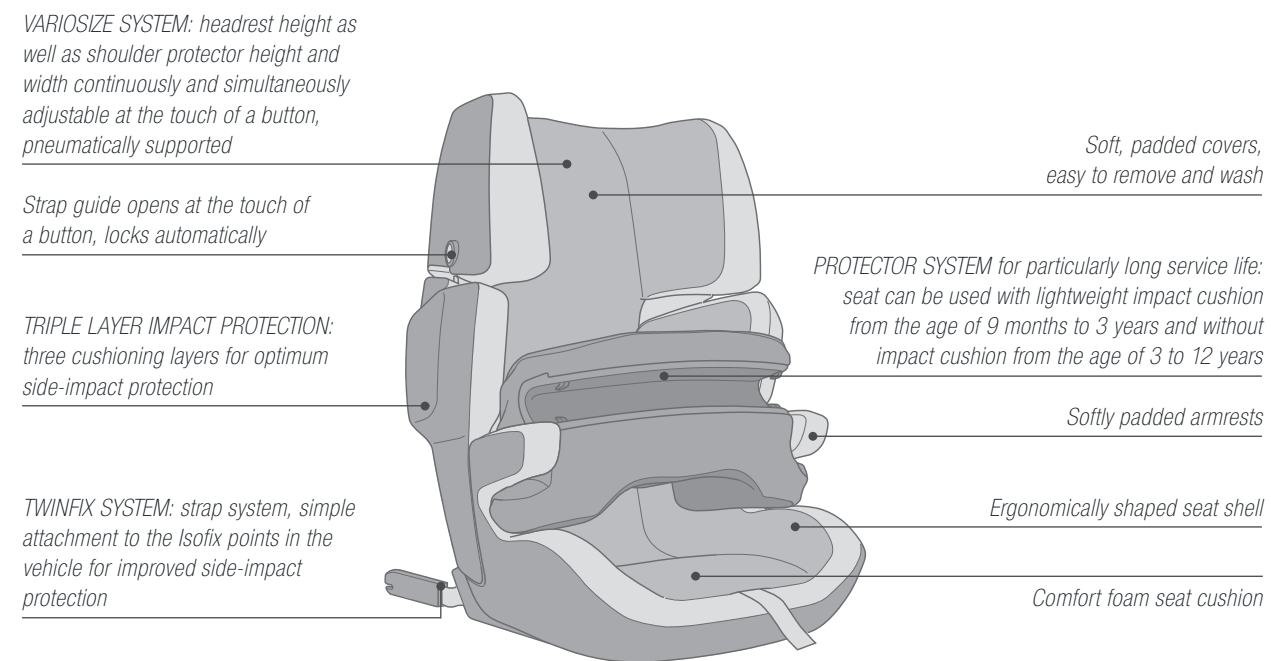

TRANSFORMER PRO

Group: I/II/III / Age: 9 months up to 12 years / Weight: 9 up to 36 kg