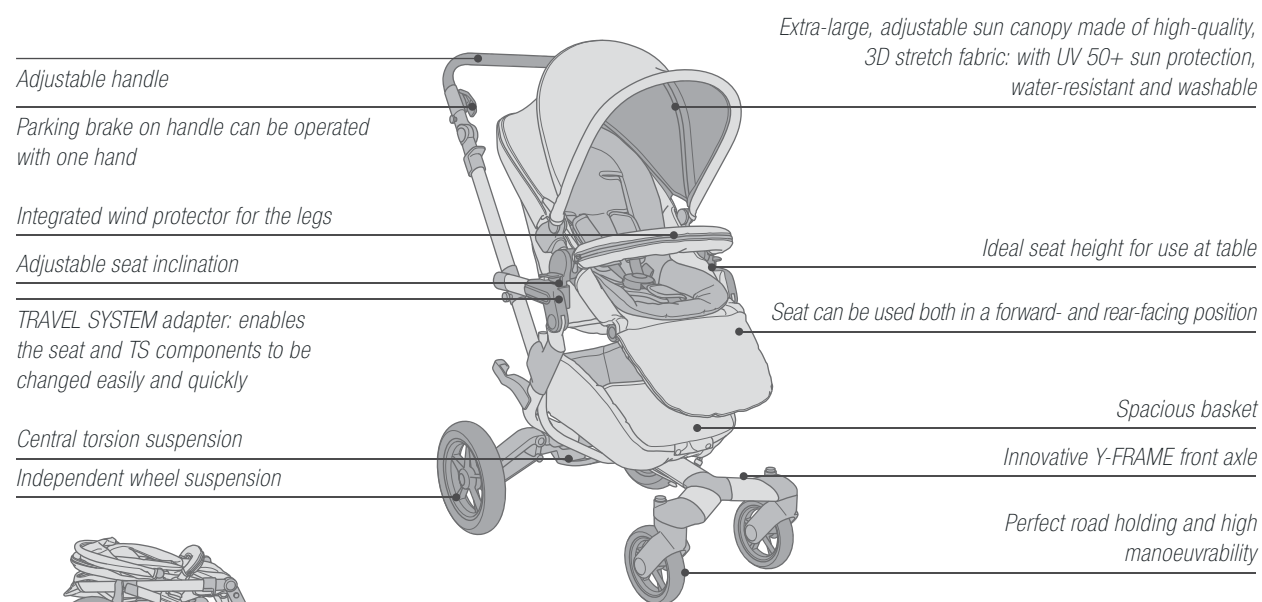

+ Includes universal rain cover, which can also be used with SLEEPER 2.0, SCOUT or SNUG components (not shown)

**NEO**

Weight: 10.6 kg / Dimensions when open: 84 x 61 x 110 cm / Folding dimensions: 74 x 61 x 39 cm