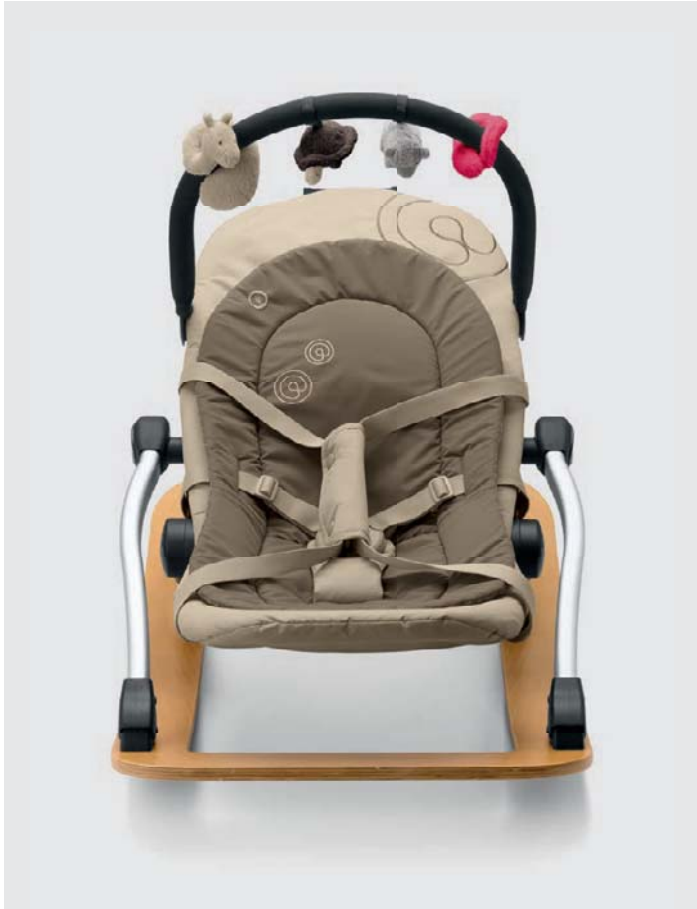

**EASILY REMOVABLE TRAY**  
*made of easy-clean plastic*

**LAP STRAP**  
*to keep the child safe*

**EXTREMELY COMPACT  
DIMENSIONS WHEN FOLDED**  
*easy to fold up and easy to transport*

**HIGH-QUALITY, ROBUST  
ALUMINIUM FRAME**  
*seat made of crafted wood*

# RIO

Weight: **4.1 kg** / Dimensions when open: **76 x 49 x 66 cm** / Folding dimensions: **73 x 49 x 20 cm**