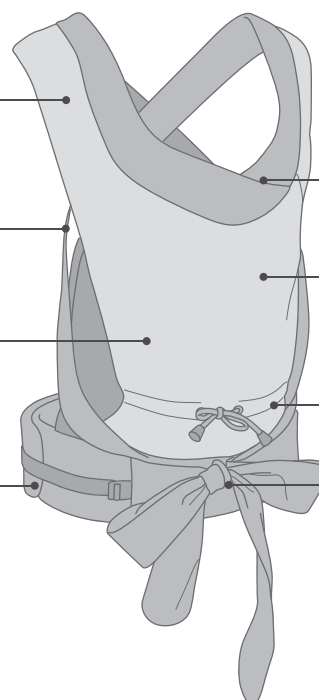

DETAILS

Living

WALLABEE

Outer fabric is 100% cotton

Wide shoulder strap with cross-over belt guide to ensure optimum weight distribution

Can be worn on the front or the back, quick and easy to put on

Unisex design, suitable for him and her

Stable hip strap takes the weight off the wearer's shoulders

+ Extra sheet as an additional headrest; can be adjusted into 3 positions (not shown)

+ Packs up small – ideal for taking away with you; includes storage bag (not shown)

Neck cuff comfortably supports the head

Outer fabric is 100 % cotton, so soft on the skin

Ergonomic design: corresponds to the spread-squat sitting position recommended by orthopaedic specialists

By tying the carrying strap, the baby carrier attaches to the body well

LIMA

Weight: 2.3 kg / Dimensions when open: 45 x 31 x 37 cm / Folding dimensions: 48 x 31 x 12 cm

High-quality cover, particular soft padding and washable

Lap strap to keep the child safe

Seat made of crafted wood

Robust aluminium tubes

+ Easily removable tray (not shown)