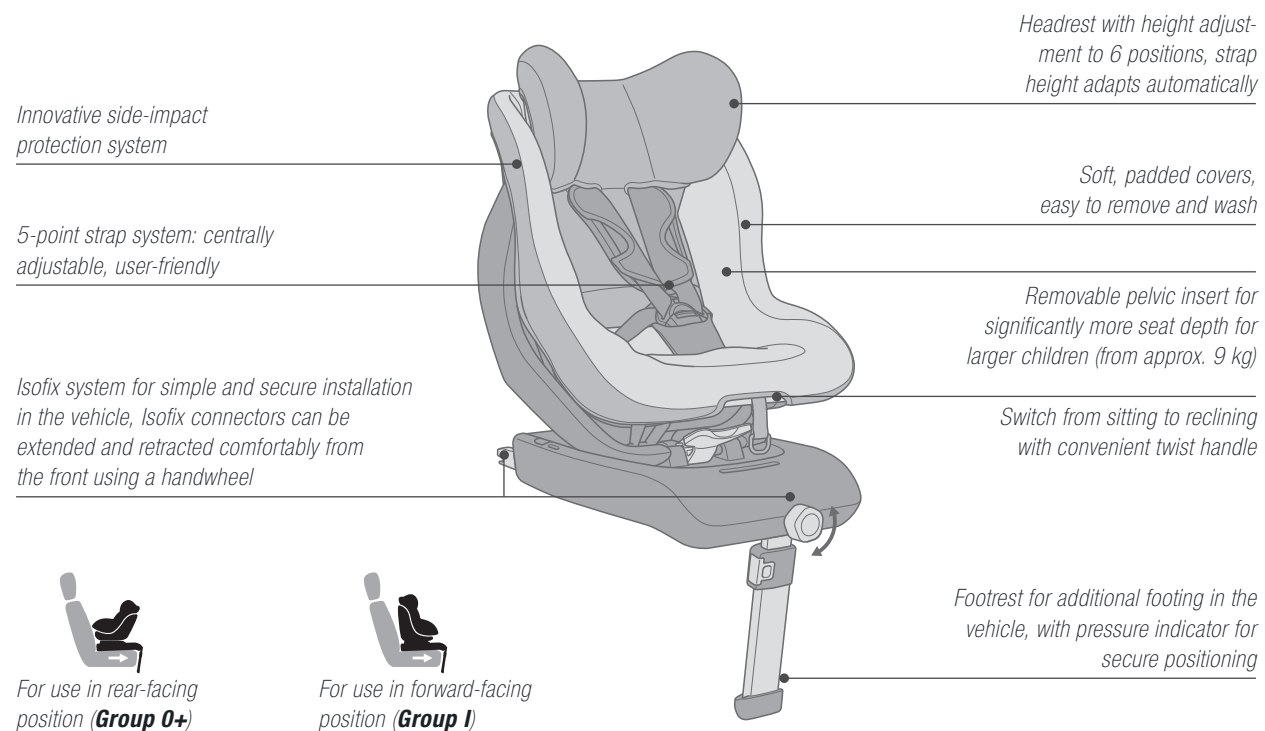

ULTIMAX.3

Group: 0+>I / Age: up to 4 years / Weight: up to 18 kg