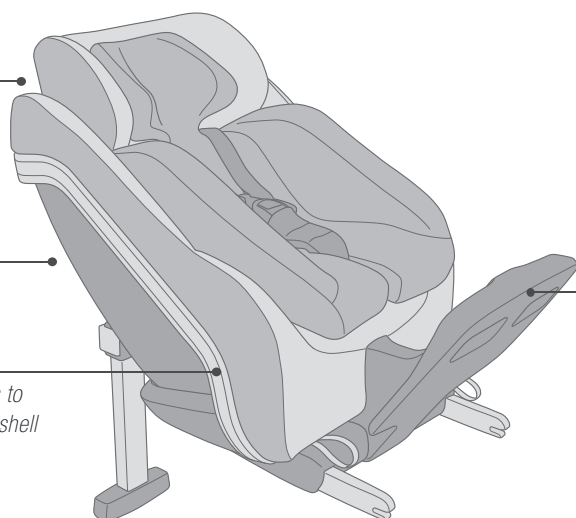

DETAILS

Driving

REVERSO

i-Size / Height: up to 105 cm / Age: up to approx. 4 years

10,9
KG

Easy adjustment of the seat size or lying position via always-accessible rotating wheels

Particularly large louvres in the rear seat area for optimal air circulation

Maximum safety with minimal weight thanks to aluminium frames and multifunctional inner shell