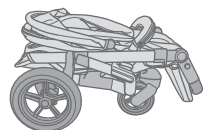

+ Includes universal rain cover, which can also be used with SLEEPER 2.0, SCOUT or SNUG components (not shown)

**NEO**

Weight: 10.6 kg / Dimensions when open: 84 x 61 x 110 cm / Folding dimensions: 74 x 61 x 39 cm