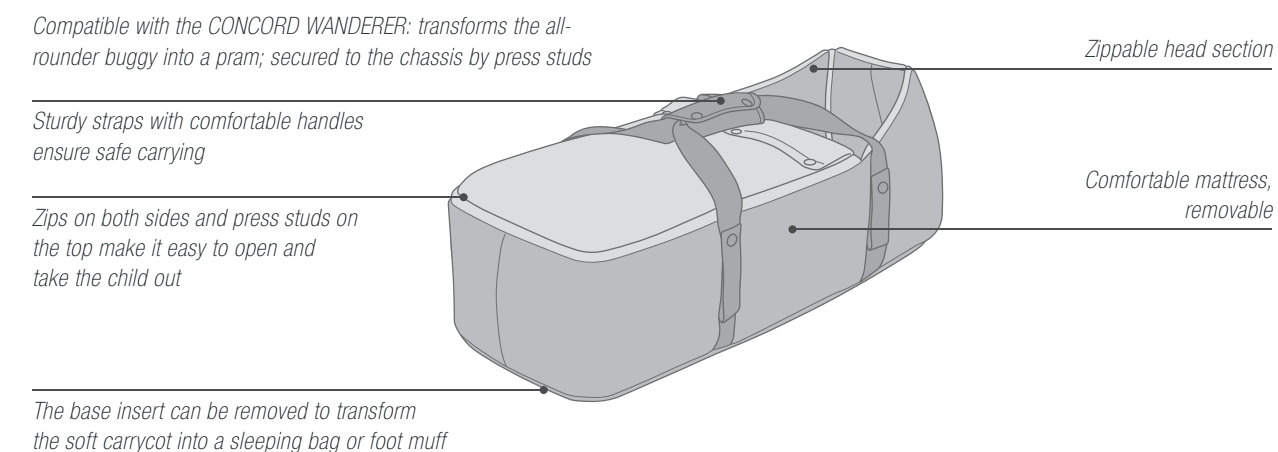

SNUG

Weight: 1,4kg / Dimensions: 85 x 35 x 20 cm