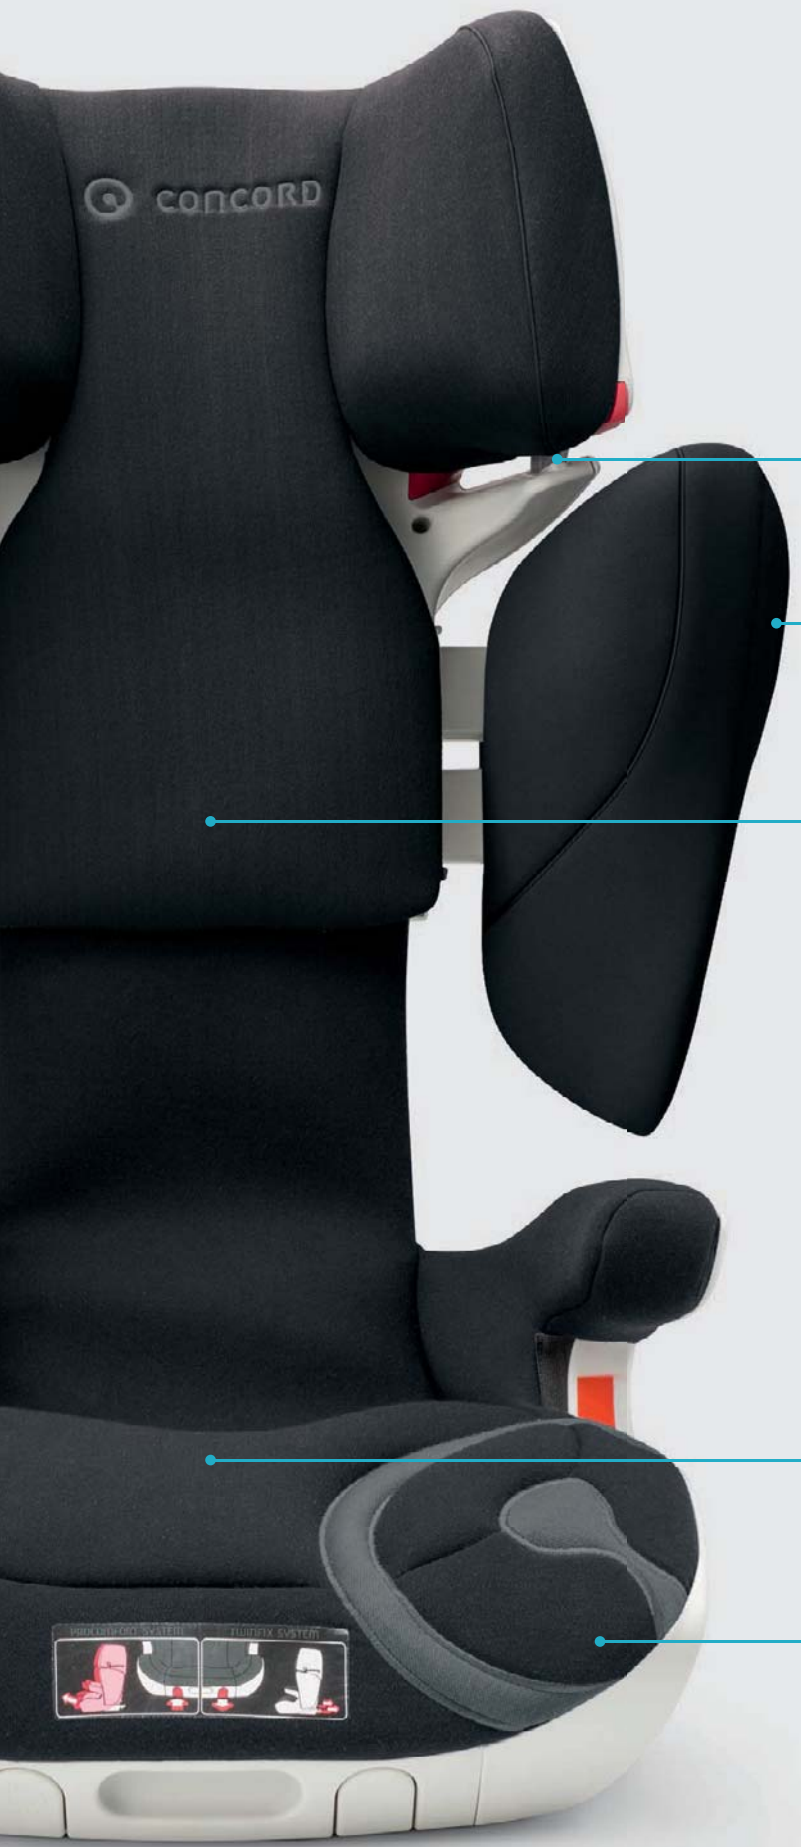

## TRANSFORMER XT

Group: II/III / Age: 3 up to 12 years / Weight: 15 up to 36 kg

**SAFETY WITH THE HIGHEST DEGREE  
OF SIMPLICITY AND COMFORT**

*Closed shell shape for seamless side-impact protection; all main functions, including the seat and recliner angle, adjustable at the touch of a button by means of a pneumatic spring.*