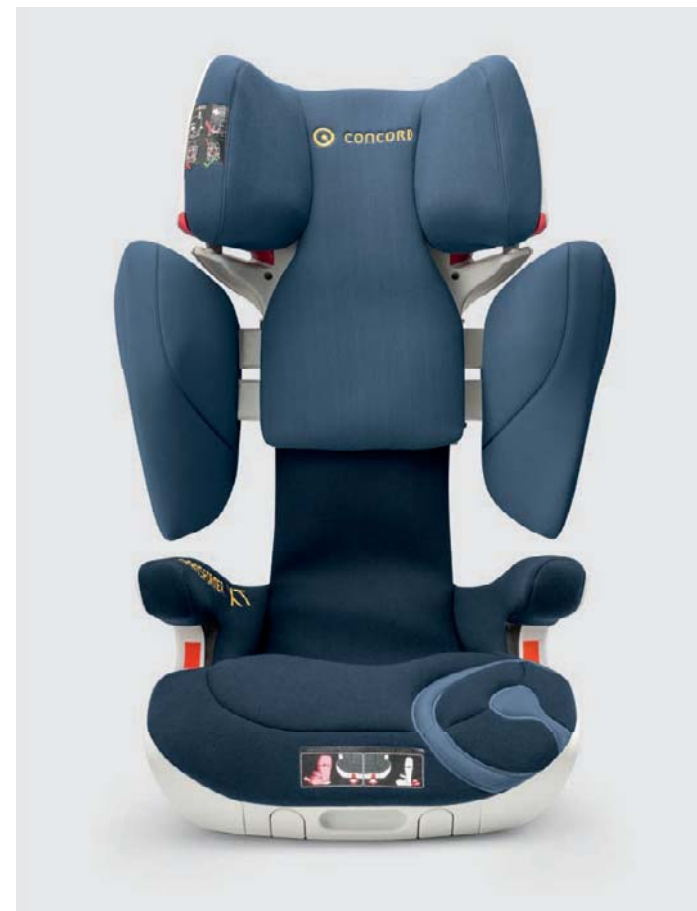

## TRANSFORMER XT

Group: II/III / Age: 3 up to 12 years / Weight: 15 up to 36 kg

**SAFETY WITH THE HIGHEST DEGREE  
OF SIMPLICITY AND COMFORT**

*Closed shell shape for seamless side-impact protection; all main functions, including the seat and recliner angle, adjustable at the touch of a button by means of a pneumatic spring.*