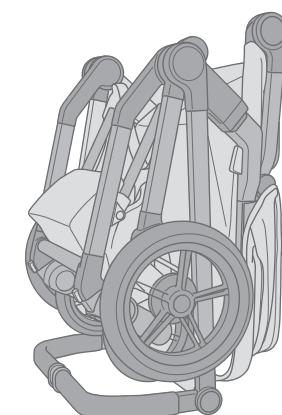

WANDERER

Weight: 13.5 kg / Dimensions when open: 104 x 60 x 107 cm / Folding dimensions: 69 x 50 x 39 cm

Buggy and seat can be folded up compactly, dimensions when folded: L 69 x W 50 x H 39 cm

+ Straightforward, practical operating concept (not shown)

+ Includes universal rain cover, which can also be used with SLEEPER 2.0, SCOUT or SNUG components (not shown)