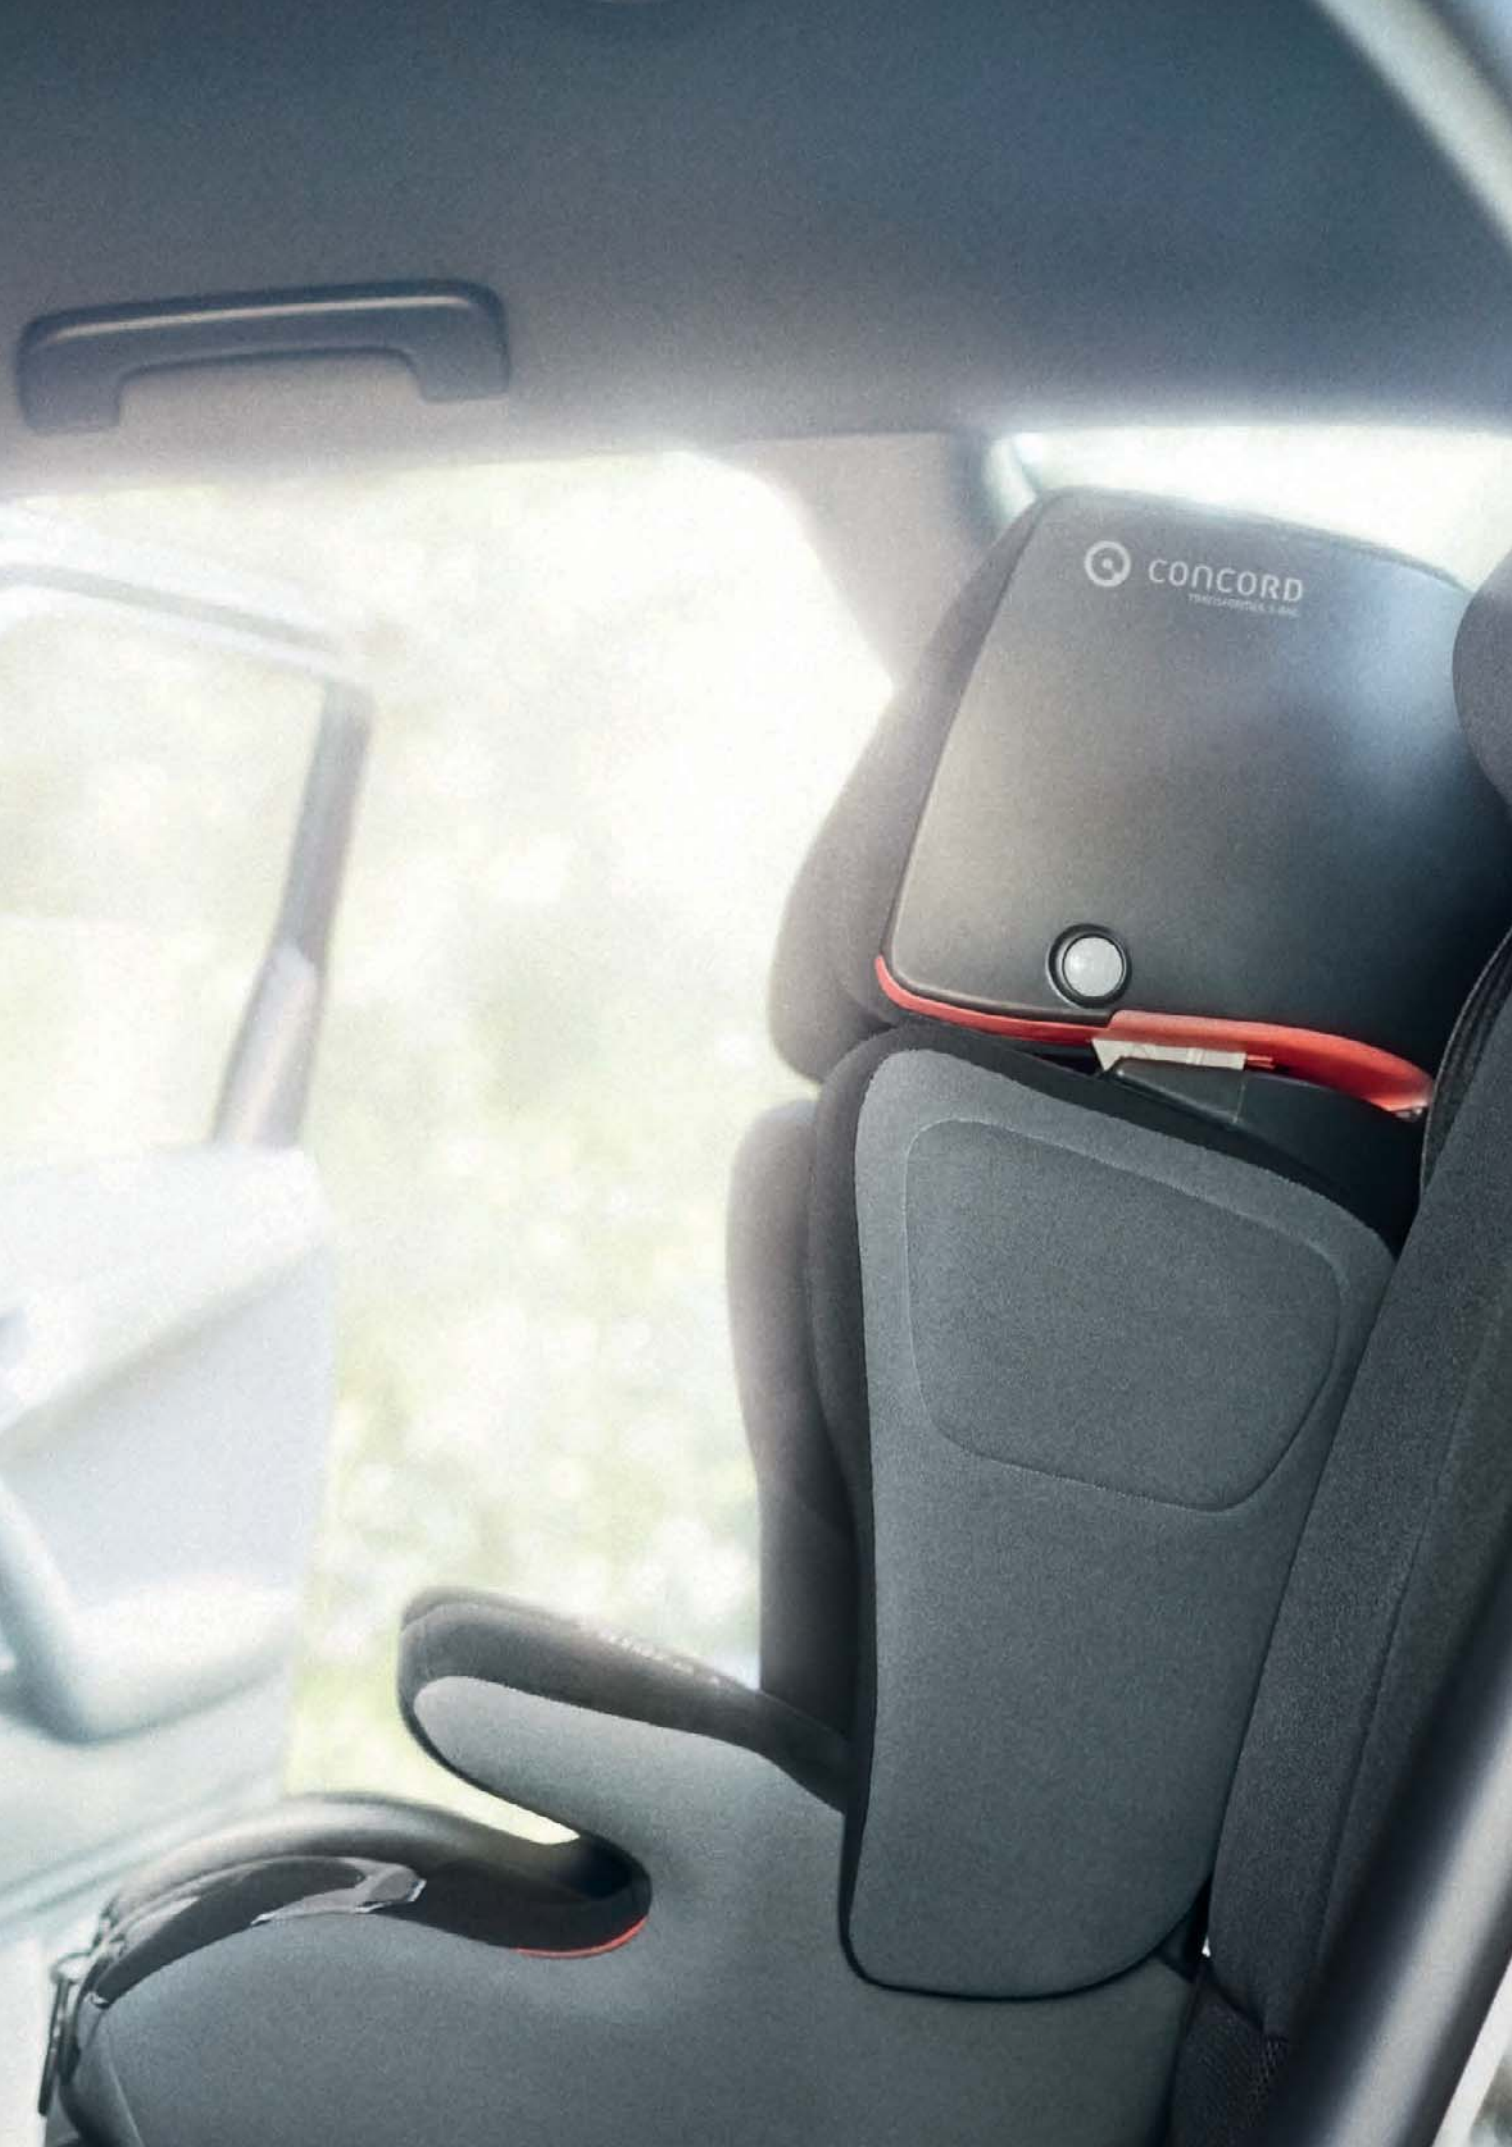

TRANSFORMER X-BAG

Group: II/III / Age: 3 up to 12 years / Weight: 15 up to 36 kg

SAFETY – MADE SIMPLE

The CONCORD TRANSFORMER X-BAG has everything that distinguishes the TRANSFORMER safety concept. Equipped with integrated side bolsters and with three cushioning layers, the seat offers optimum side-impact protection.