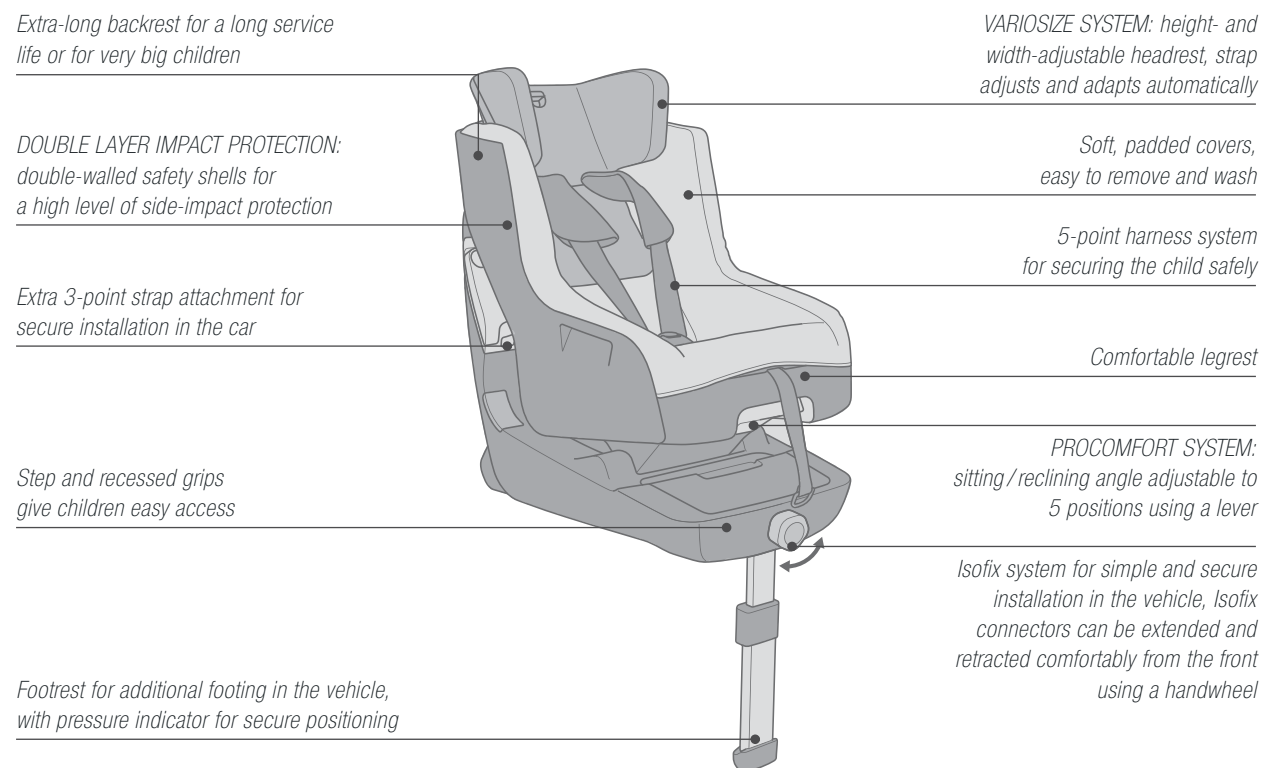

ABSORBER XT

Group: I / Age: 9 month up to 4 years / Weight: 9 up to 18 kg