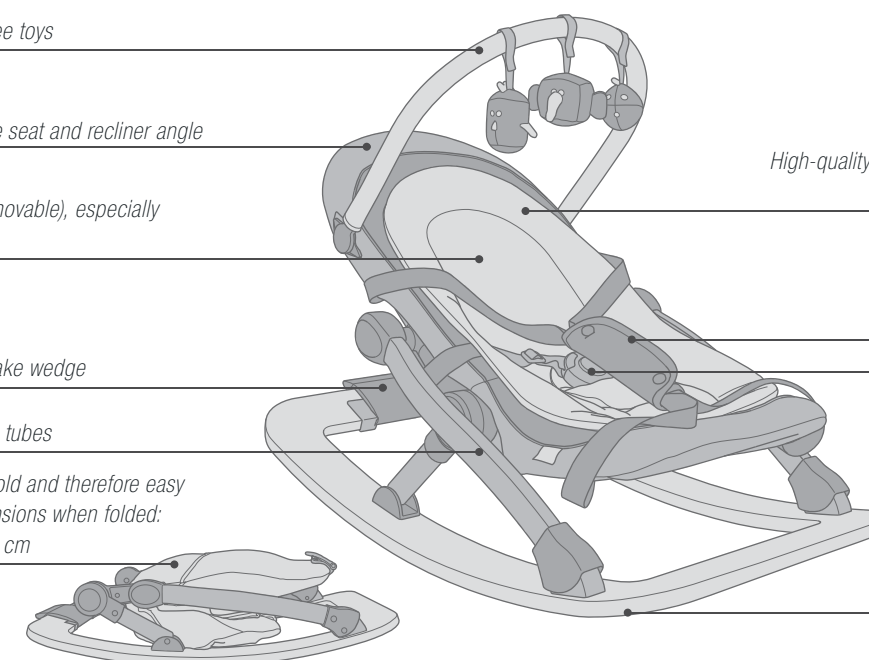

RIO

Weight: 4.1 kg / Dimensions when open: 76 x 49 x 66 cm / Folding dimensions: 73 x 49 x 20 cm

Toy bar for up to three toys

3-position adjustable seat and recliner angle

Integrated insert (removable), especially soft and comfortable

Integrated rocker brake wedge

Anodised aluminium tubes

Easy to fold and unfold and therefore easy to store away, dimensions when folded: L 73 x W 49 x H 20 cm