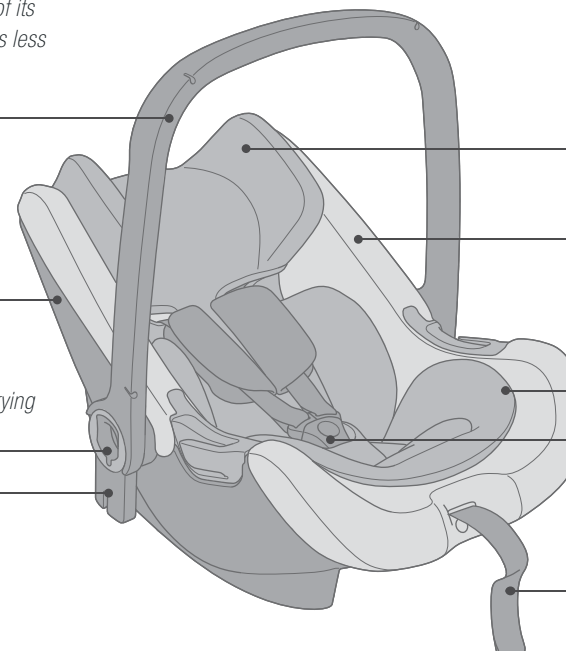

+ Includes sun canopy with UV 50+ protection, water-repellent and washable (not shown)

Simple headrest height adjustment, strap adjusts and adapts automatically

Soft, padded covers, easy to remove and wash

Including infant insert and removable pelvic support

3-point strap system for keeping the child secure

Central strap adjustment on bottom of seat out of reach of baby's feet – for enhanced comfort when lying down