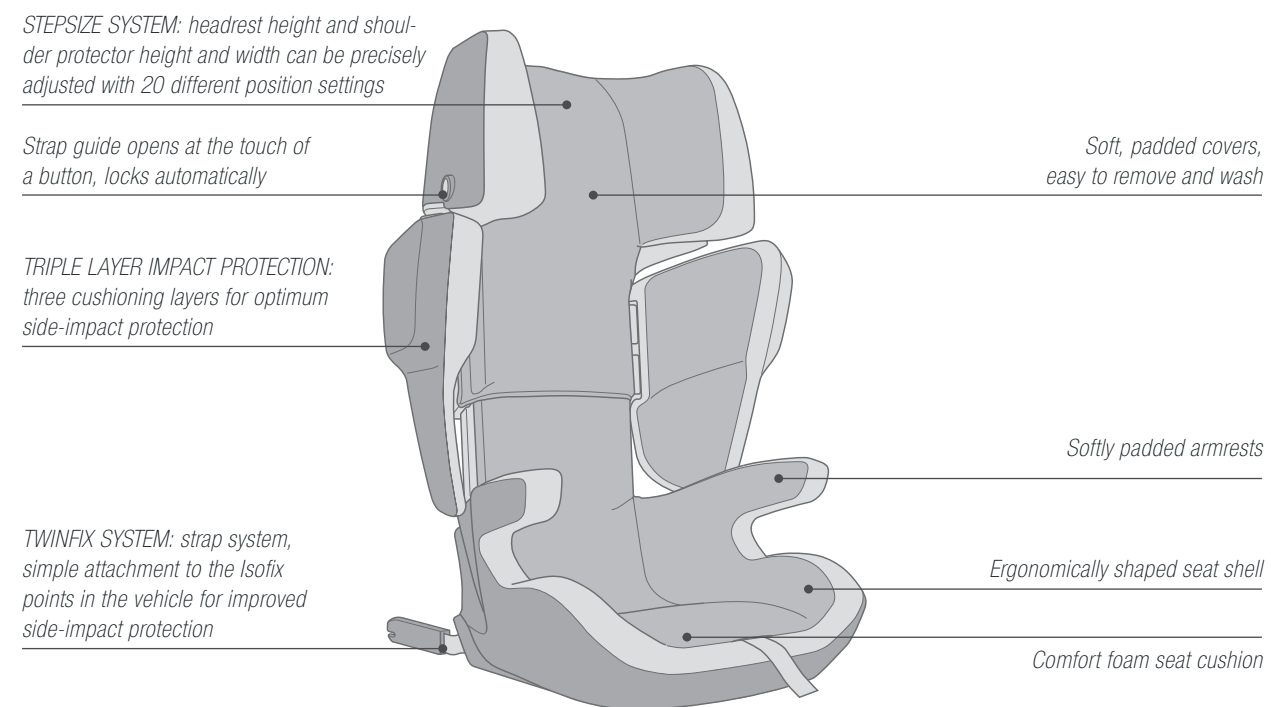

TRANSFORMER X-BAG

Group: II/III / Age: 3 up to 12 years / Weight: 15 up to 36 kg