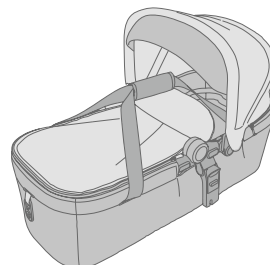

// TEST & AWARDS

Focus Open
Silver 2009

CONCORD®
JUST ADD LIFE